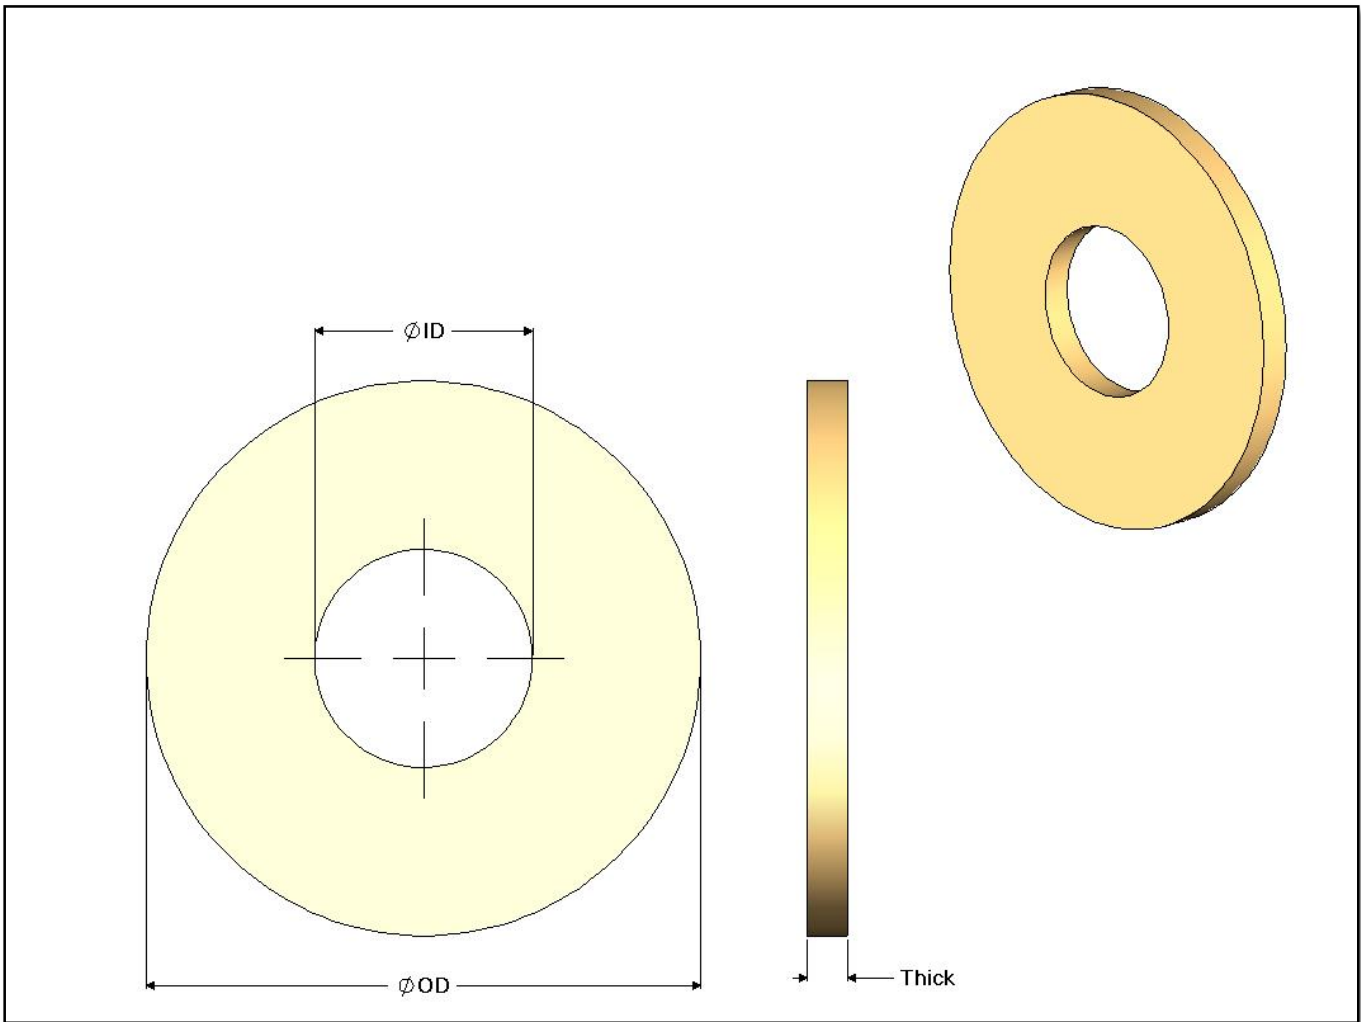

FW16x Series - Flat Washer Selection

FW16x Series - Flat Washer Selection

CSF P/N#	$\varnothing ID$	$\varnothing OD$	Thick	Hardware Size
FW161	3/16"	7/16"	3/64"	#8 Hardware
FW162	7/32"	9/16"	3/64"	#10 Hardware
FW163	1/4"	9/16"	5/64"	#12 Hardware
FW164	19/64"	3/4"	5/64"	1/4" Hardware
FW165	7/32"	7/8"	5/64"	5/16" Hardware
FW166	13/32"	1.00"	5/64"	3/8" Hardware
FW167	9/16"	1.38"	7/64"	1/2" Hardware
FW168	11/16"	1.75"	1/8"	5/8" Hardware

Notes:
 - Finish: zinc yellow

Specifications subject to change. Please contact CSF Customer Service for more information.